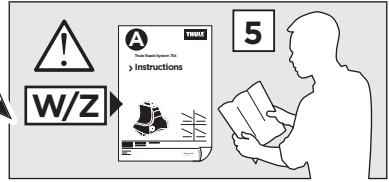

3

	W (mm)	Z (mm)	W (inch)	Z (inch)
OPEL Crossland X, 5-dr SUV, 17-	220	725	8 5/8	28 1/2
VAUXHALL Crossland X, 5-dr SUV, 17-	220	725	8 5/8	28 1/2