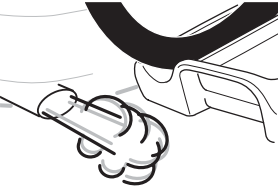

CITY CRASH
Complies with ISO norm

Thule VeloSpace XT 2

i

D.1

Aluminium
or GGG40

22-80 mm

Carbon Frame

Thule Carbon Frame Protector
984