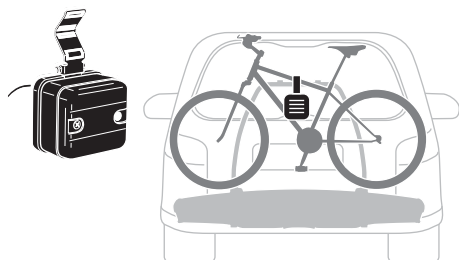

9771

Thule XXL Fatbike Wheel Straps

985

Thule Carbon Frame Protector

984

Thule 3rd Brake Light 13pin

9904

Thule Number Plate